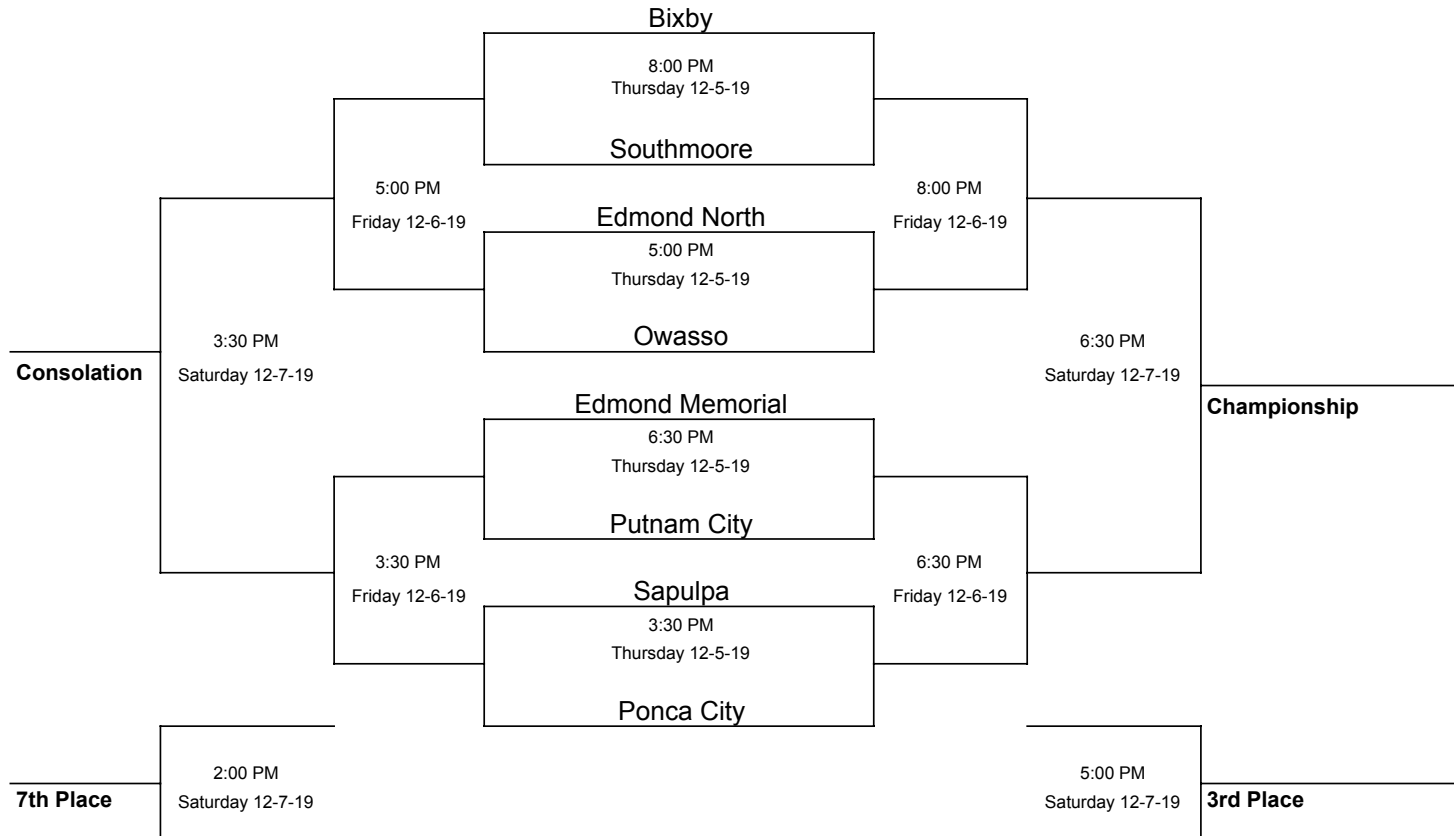

# Invitational Basketball Tournament

## Girls Bracket

(Presented by Bixby High School)

Teams on the top of the bracket will wear white, or light colored jersey's, and sit to the left of the scorer's table.